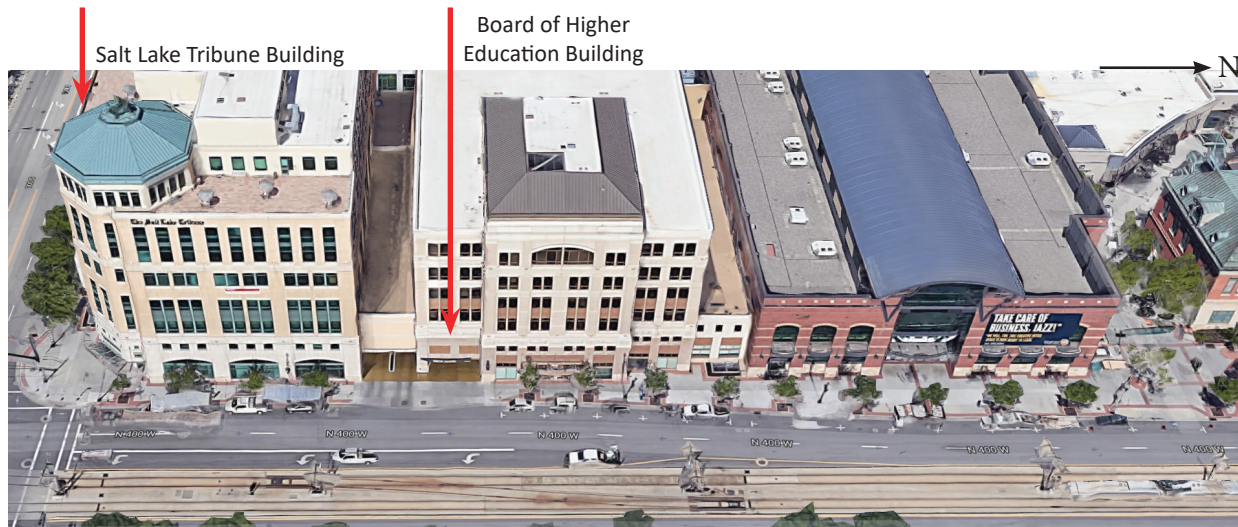

Parking Guide for my529

Utah Board of Higher Education Building at the Gateway

60 S. 400 West, Salt Lake City, Utah 84101

Enter the North Parking Garage from 400 West at approximately 60 South – you will need to enter from the southbound side of the street due to the TRAX rails. Alternately, you may enter the garage from 100 South and approximately 430 West.

Take a ticket as you enter. The first hour of parking is free.
The receptionist can validate for visits over an hour.

Enter Here
100 S. 430 West

Enter Here
60 S. 400 West

Park and proceed toward the northeast side of the garage to the Two Gateway Office elevator lobby. You will only be able to enter on P+1. The sign reads **Two Gateway Office Building Access Only +1 North Garage**. Press the blue button (located to the right of the double door) and wait for the receptionist to answer your call. They will meet you and open the door for you to check in.