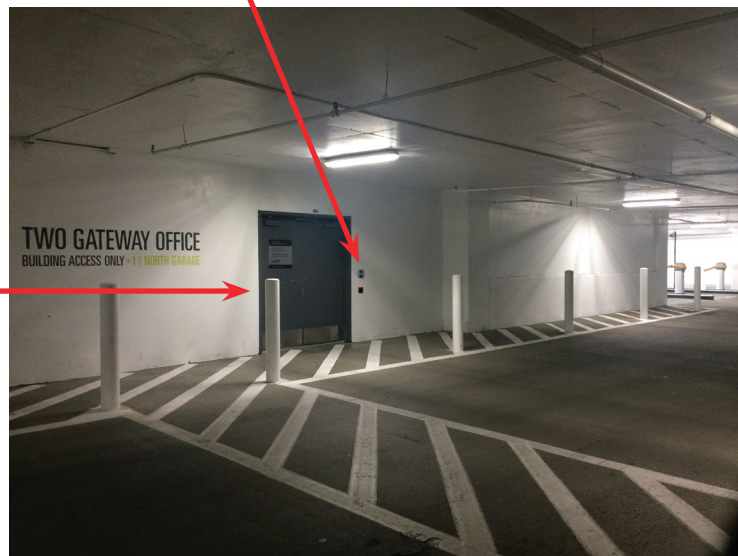

60 S. 400 West
Entrance to
Parking Garage