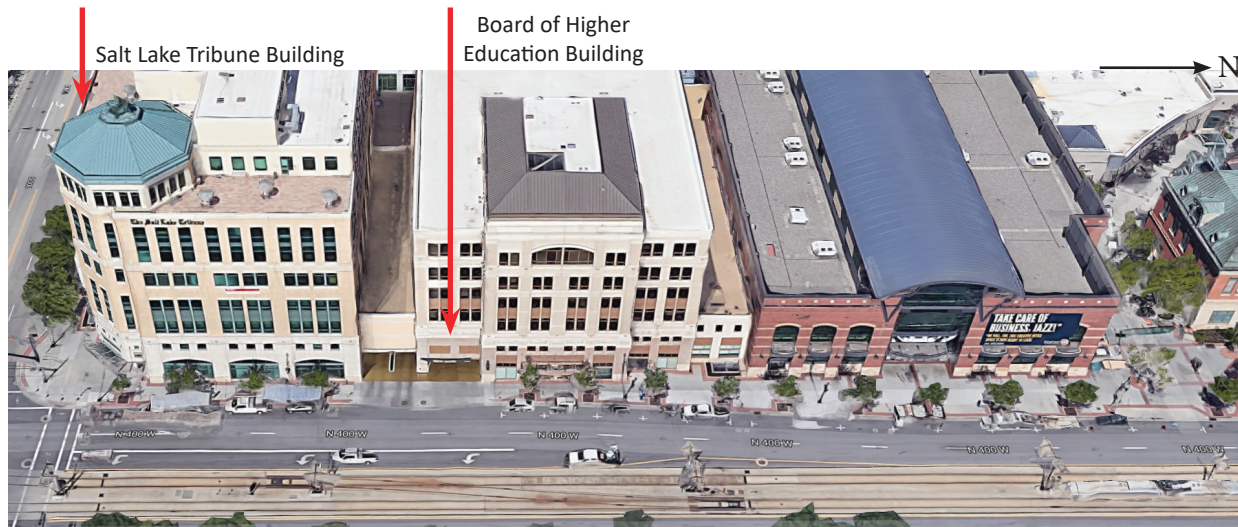

Parking Guide for my529

Utah Board of Higher Education Building at the Gateway

60 S. 400 West, Salt Lake City, Utah 84101

Enter the North Parking Garage from 400 West at approximately 60 South – you will need to enter from the southbound side of the street due to the TRAX rails. Alternately, you may enter the garage from 100 South and approximately 430 West.

Take a ticket as you enter. The first hour of parking is free.
The receptionist can validate for visits over an hour.

Enter Here
100 S. 430 West

Enter Here
60 S. 400 West

Park and proceed toward the northeast side of the garage to the Two Gateway Office elevator lobby. You will only be able to enter on P+1. The sign reads **Two Gateway Office Building Access Only +1 North Garage**. Press the blue button (located to the right of the double door) and wait for the receptionist to answer your call. They will meet you and open the door for you to checkin. If you are arriving after 4 p.m. please use the entrance located on 60 S. 400 West.